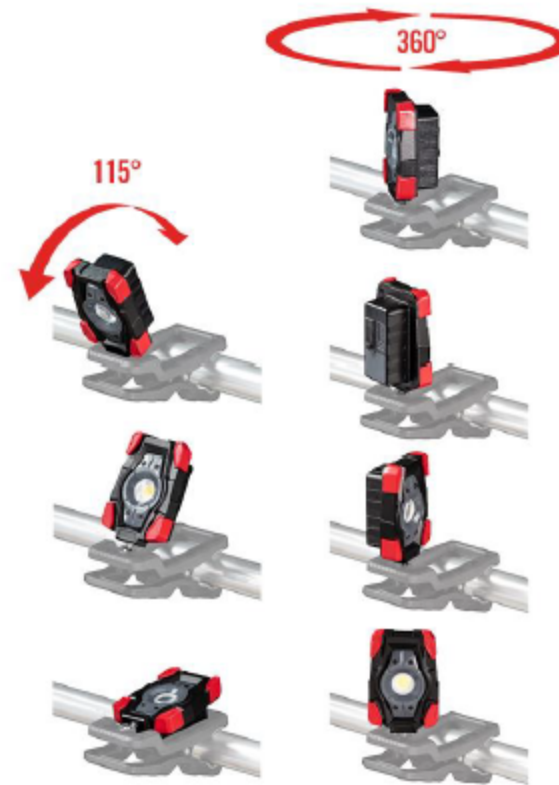

COAST

CL20R WORK LIGHT

DUAL POWER

COAST ZITHION™ Rechargeable battery - Also includes AC power in for continuous run

UTILITY BEAM C.O.B.

- USB POWER CORD INCLUDED
- RECHARGEABLE BATTERY BUILT-IN

TPR BUMPERS

PLASTIC NYLON WITH STEEL SPRING

MAGNETIC BASE

BASE ALLOWS FREESTANDING USE

USB-C (power in)
USB-A (power out)

BATTERY CHARGE INDICATOR

PADDED CLAMP

BEAM TILTS

BEAM ROTATES

1750 LUMENS BRIGHT

196 FOOT RANGE

IP54 DUST RESISTANT STORM PROOF

16 HOUR RUNTIME

POWER SOURCES:

ZITHION USB Continuous Run