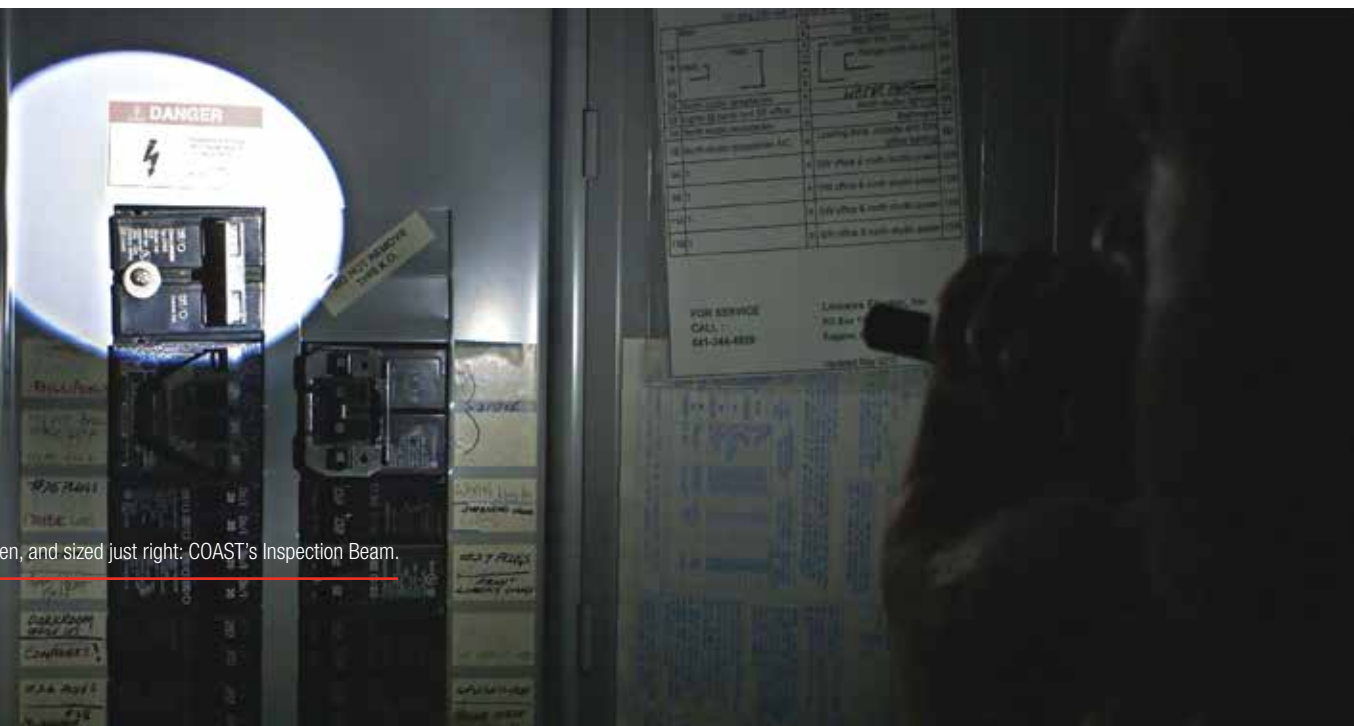

G20

72 ft Beam | IPX4 | 2 × AAA

INSPECTION
BEAM
LOW GLARE

Length: 5.7" | 14.4 cm
 Weight: 2.4 oz. | 68 g
 2 × AAA batteries included
 Pocket clip

ANSI FL1

Beam Distance	22m
Runtime	10h

Whether you store it in your shirt pocket, pants pockets, or a tool bag, the G20, with its crisp, clean Inspection Beam, is a light that you should keep close.

BLACK
 Clam: TT7817CP
 Box: 19304

RED
 Box: 21505

GREEN
 Box: 21507

BLUE
 Box: 21506

ORANGE
 Box: 21508

G19

65 ft Beam | IPX4 | 1 × AAA

INSPECTION
BEAM
LOW GLARE

Length: 4.0" | 10.2 cm
 Weight: 1.5 oz. | 42 g
 1 × AAA battery included
 Pocket clip

ANSI FL1

Beam Distance	20m
Runtime	2h 30min

Not only is it ultra compact with a pocket clip, the G19, with our Inspection Beam Optic, gives you a crisp, circular beam that has low glare for up-close work.

Clam: 19384
 Box: 19490

Crisp, even, and sized just right: COAST's Inspection Beam.