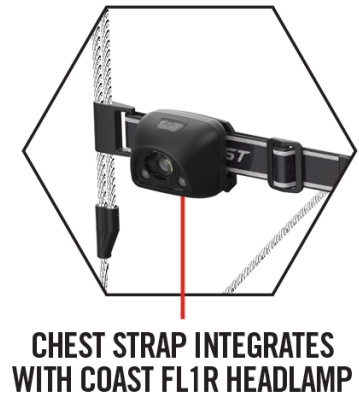

BE SEEN **VISIBLE**
BE SAFER **1/4 MILE**