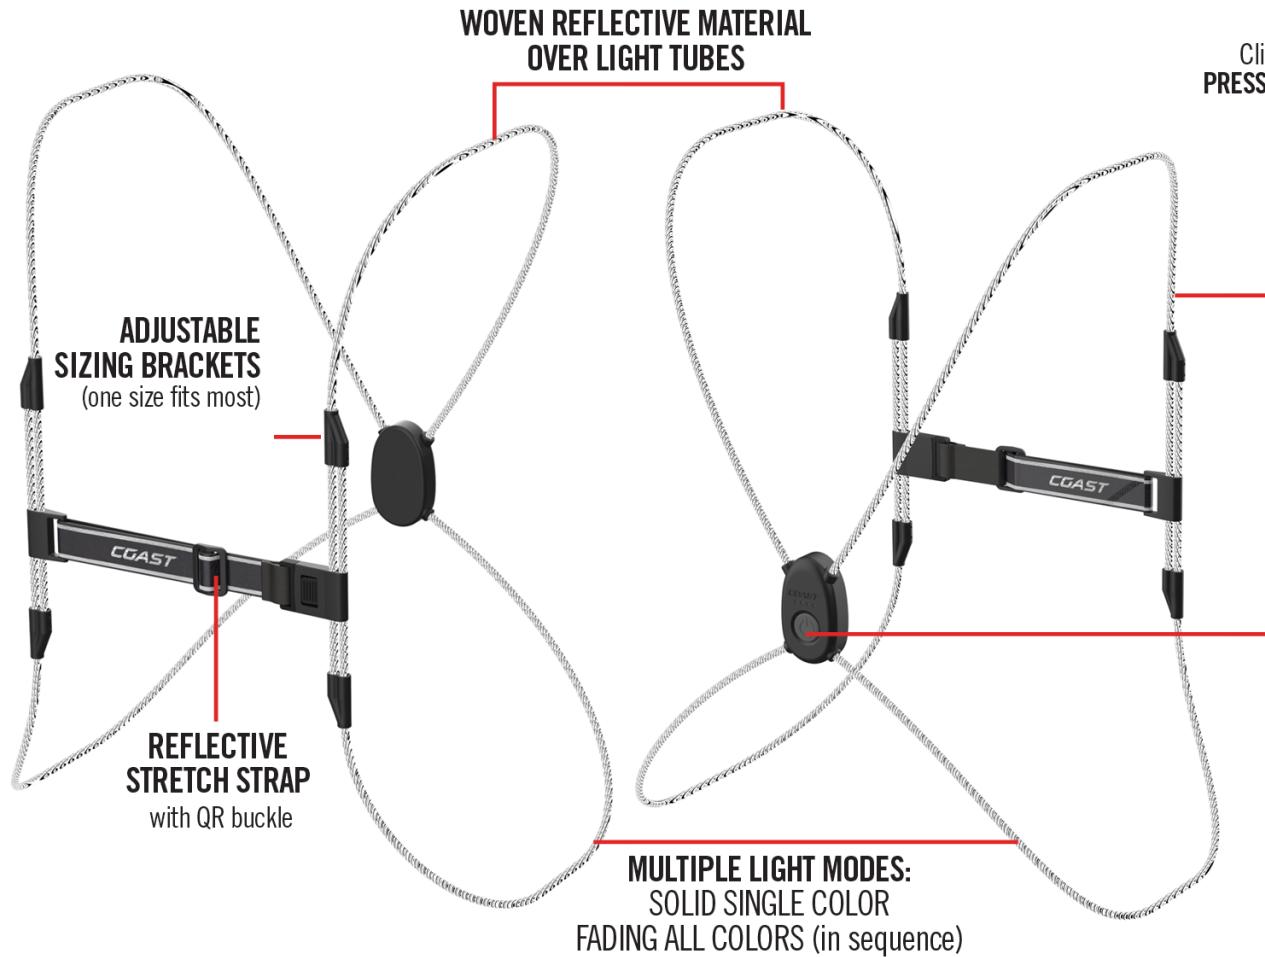

LH150 MULTI-COLOR LIGHTED HARNESS

1ST CLICK TO TURN ON
 Click repeatedly to cycle colors in single-color mode.
PRESS & HOLD for 2-3 seconds to activate color fade mode.
 In fade mode, click again to lock color.
RED - YELLOW - GREEN - BLUE - PURPLE

RUN TIMES:
 Red: 12h
 Yellow: 8h 30m
 Green: 13h
 Blue: 13h
 Purple: 7h

BE SEEN **VISIBLE**
BE SAFER **1/4 MILE**