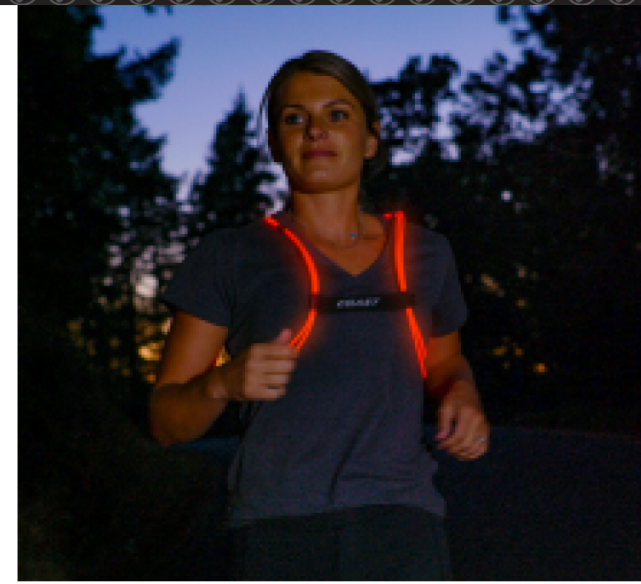

LH150 MULTI-COLOR LIGHTED HARNESS

1ST CLICK TO TURN ON
 Click repeatedly to cycle colors in single-color mode.
PRESS & HOLD for 2-3 seconds to activate color fade mode.
 In fade mode, click again to lock color.
RED - YELLOW - GREEN - BLUE - PURPLE

RUN TIMES:
 Red: 12h
 Yellow: 8h 30m
 Green: 13h
 Blue: 13h
 Purple: 7h

BE SEEN **VISIBLE**
BE SAFER **1/4 MILE**