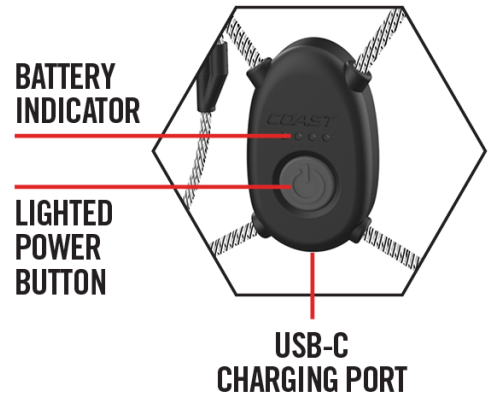

LH150 MULTI-COLOR LIGHTED HARNESS

1ST CLICK TO TURN ON
 Click repeatedly to cycle colors in single-color mode.
PRESS & HOLD for 2-3 seconds to activate color fade mode.
 In fade mode, click again to lock color.
RED - YELLOW - GREEN - BLUE - PURPLE

RUN TIMES:
 Red: 12h
 Yellow: 8h 30m
 Green: 13h
 Blue: 13h
 Purple: 7h

BE SEEN **VISIBLE**
BE SAFER **1/4 MILE**