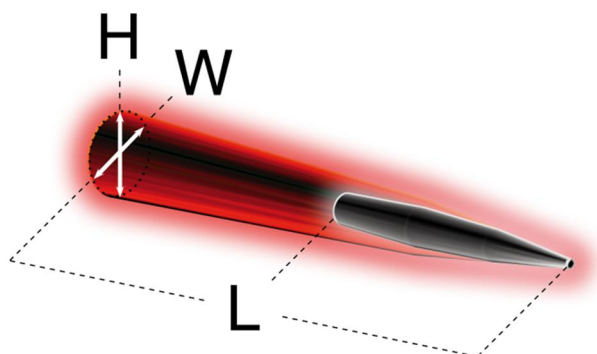

<b>MODEL</b>	<b>IL-800 Zone 1</b>		
<b>Product description</b>	IL-800 Zone 1: Rechargeable safety hand lamp IL-800 Zone 1 EM: Rechargeable emergency lamp IL-800 Zone 1 BK: Rechargeable safety hand lamp with blinking mode		
<b>Certification</b>	ATEX: TÜV 10 ATEX 7879 IECEX: IECEX TUR 11.0009  II 2G Ex ib IIC T4 Gb II 2D Ex tb IIIC 100°C IP67 Db		
<b>DNV Certification</b>	E-11961		
<b>Area of operation</b>	Gas zones 1 and 2 Dust zones 21 and 22		
<b>Temperature classification</b>	Gas: T4 Dust: 100°C		
<b>Operating temperature</b>	-20°C ... +40°C		
<b>Light source</b>	3 high luminous Cree LED's, lifetime: 50 000h		
<b>Light output</b>	High power 200 lm	Low power 80 lm	
<b>Operating time</b>	High power 6 hours	Low power 12 hours	Blink mode 12 hours
<b>Beam type</b>	Spot		
<b>Lens</b>	Tempered glass 108 x 5 mm		
<b>Enclosure</b>	Dissipative (antistatic) polypropylene, impact resistant		
<b>Ingress protection</b>	IP 67		
<b>Power source</b>	6V rechargeable NiMH battery		
<b>Weight with battery</b>	1,1 kg		
<b>Dimensions</b>	Approx. 215 mm (L) x 120 mm (W) x 125 mm (H)		
<b>Charging time</b>	5,5h		
<b>Other features</b>	Deep discharge prevention Low battery warning before battery runs out Emergency function in EM model BK model flashes once in a second Shoulder strap		
<b>Chargers</b>	MICA ILC4-VAC Single mains charger (85..265VAC) MICA ILC4 single vehicle charger (12..24VDC) MICA CR-C3 Multi charger for 3 lamps (100..240VAC) MICA CR-C5 Multi charger for 5 lamps (100..240VAC)		

Light output, Full power	L	W	H
1.5lx limit	21m	2m	2m
0,5lx limit	112m	7m	7m
Light output, Low power	L	W	H
1.5lx limit	11m	1m	1m
0,5lx limit	56m	3,5m	3,5m