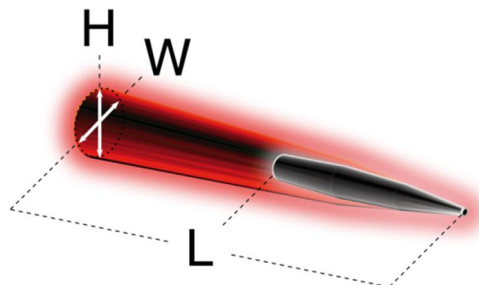

<b>MODEL</b>	<b>IL-800 Zone 1</b>		
<b>Product description</b>	IL-800 Zone 1: Rechargeable safety hand lamp IL-800 Zone 1 EM: Rechargeable emergency lamp IL-800 Zone 1 BK: Rechargeable safety hand lamp with blinking mode		
<b>Certification</b>	ATEX: TÜV 10 ATEX 7879 IECEX: IECEX TUR 11.0009  II 2G Ex ib IIC T4 Gb II 2D Ex tb IIIC 100°C IP67 Db		
<b>DNV Certification</b>	E-11961		
<b>Area of operation</b>	Gas zones 1 and 2 Dust zones 21 and 22		
<b>Temperature classification</b>	Gas: T4 Dust: 100°C		
<b>Operating temperature</b>	-20°C ... +40°C		
<b>Light source</b>	3 high luminous Cree LED's, lifetime: 50 000h		
<b>Light output</b>	High power 200 lm	Low power 80 lm	
<b>Operating time</b>	High power 6 hours	Low power 12 hours	Blink mode 12 hours
<b>Beam type</b>	Spot		
<b>Lens</b>	Tempered glass 108 x 5 mm		
<b>Enclosure</b>	Dissipative (antistatic) polypropylene, impact resistant		
<b>Ingress protection</b>	IP 67		
<b>Power source</b>	6V rechargeable NiMH battery		
<b>Weight with battery</b>	1,1 kg		
<b>Dimensions</b>	Approx. 215 mm (L) x 120 mm (W) x 125 mm (H)		
<b>Charging time</b>	5,5h		
<b>Other features</b>	Deep discharge prevention Low battery warning before battery runs out Emergency function in EM model BK model flashes once in a second Shoulder strap		
<b>Chargers</b>	MICA ILC4-VAC Single mains charger (85..265VAC) MICA ILC4 single vehicle charger (12..24VDC) MICA CR-C3 Multi charger for 3 lamps (100..240VAC) MICA CR-C5 Multi charger for 5 lamps (100..240VAC)		

Light output, Full power	L	W	H
1.5lx limit	21m	2m	2m
0,5lx limit	112m	7m	7m
Light output, Low power	L	W	H
1.5lx limit	11m	1m	1m
0,5lx limit	56m	3,5m	3,5m