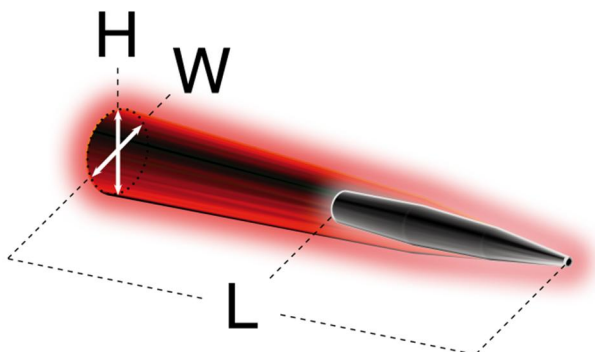

<b>MODEL</b>	<b>IL-800 Zone 1</b>		
<b>Product description</b>	IL-800 Zone 1: Rechargeable safety hand lamp IL-800 Zone 1 EM: Rechargeable emergency lamp IL-800 Zone 1 BK: Rechargeable safety hand lamp with blinking mode		
<b>Certification</b>	ATEX: TÜV 10 ATEX 7879 IECEX: IECEX TUR 11.0009  II 2G Ex ib IIC T4 Gb II 2D Ex tb IIIC 100°C IP67 Db		
<b>DNV Certification</b>	E-11961		
<b>Area of operation</b>	Gas zones 1 and 2 Dust zones 21 and 22		
<b>Temperature classification</b>	Gas: T4 Dust: 100°C		
<b>Operating temperature</b>	-20°C ... +40°C		
<b>Light source</b>	3 high luminous Cree LED's, lifetime: 50 000h		
<b>Light output</b>	High power 200 lm	Low power 80 lm	
<b>Operating time</b>	High power 6 hours	Low power 12 hours	Blink mode 12 hours
<b>Beam type</b>	Spot		
<b>Lens</b>	Tempered glass 108 x 5 mm		
<b>Enclosure</b>	Dissipative (antistatic) polypropylene, impact resistant		
<b>Ingress protection</b>	IP 67		
<b>Power source</b>	6V rechargeable NiMH battery		
<b>Weight with battery</b>	1,1 kg		
<b>Dimensions</b>	Approx. 215 mm (L) x 120 mm (W) x 125 mm (H)		
<b>Charging time</b>	5,5h		
<b>Other features</b>	Deep discharge prevention Low battery warning before battery runs out Emergency function in EM model BK model flashes once in a second Shoulder strap		
<b>Chargers</b>	MICA ILC4-VAC Single mains charger (85..265VAC) MICA ILC4 single vehicle charger (12..24VDC) MICA CR-C3 Multi charger for 3 lamps (100..240VAC) MICA CR-C5 Multi charger for 5 lamps (100..240VAC)		

Light output, Full power	L	W	H
1.5lx limit	21m	2m	2m
0,5lx limit	112m	7m	7m
Light output, Low power	L	W	H
1.5lx limit	11m	1m	1m
0,5lx limit	56m	3,5m	3,5m