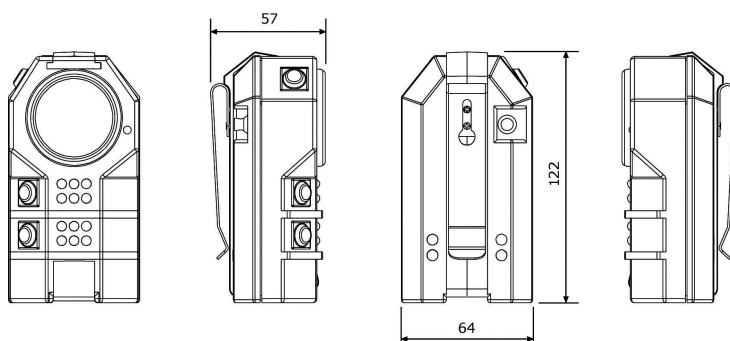

DATA SHEET ML-601 SIGNALLING HAND LAMP

MODEL	ML-601
Product description	Rechargeable signalling hand lamp
Operating temperature	-20°C.... +45°C
Light source	1 high luminous side-emitting LED, lifetime: 10 000 h Signalling cluster of 12 red LED's
Light output	40,5 lm, main LED
Operating time	6 hours, main LED
Beam type	Spot beam
Lens	Tempered glass 41,5 mm x 3,2 mm
Enclosure	High impact polyamide
Colour	Orange Other colours on request
Power source	6V rechargeable NiMH battery
Weight with battery	0,275 kg
Dimensions	Approx. 122 mm (H) x 64 mm (W) x 57 mm (L)
Charging time	1 h 45 min
Other features	Stepless dimmer Emergency function Deep discharge prevention Low battery warning Steel clip (backside) Wrist strap
Chargers	MICA MLC Single fast charger (12..24VDC)
Accessories	Colour filters: red, green and amber Diffuser filter