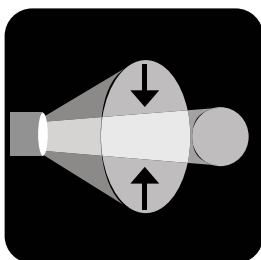

4AA eLED ZOOM (Adjustable Beam)

HAND AND HELMET LIGHT

Technical Details:

Dimensions	16.5 x 4.0 x 3.6 cm	Weight	163 g
Lumens	165 122	Burn Time	5,5 hr
Beam Distance	232 - 387 m	Lamp Type	eLED
Beam	Adjustable (wide / narrow)	Battery Type	4 x AA Alkaline
Intrinsically Safe	Zone 0,1,2,20,21,22	Angle light beam	18° (narrow) / 37° (wide)
Ex-Certification	II 1G Ex ia op is IIC T4 Ga	Enclosure Protection	IP67
	II 1D Ex ia op is IIIC T75°C Da	Waterproof	Up to 1 m
	SEV 17 ATEX 0158 X		

37° Wide

18° Narrow

ATEX CERTIFIED

Intrinsically Safe according to European Standard and EU Directive 2014/34/EU

4AA ELED ZOOM WITH ADJUSTABLE BEAM

For decades firefighters and industrial workers all over the world trust our 4AA eLED ZOOM flashlight to get the job done and is the reason why we leave our 4AA eLED ZOOM as it is. Our engineers have only increased the light output to 165 lumens using the latest LED technology. The ability to change the light beam from a wide to a narrow beam by twisting the bezel, a constant brightness over 80% of the life of the batteries and the extreme impact resistance of the electrically non-conductive, corrosion-resistant ABS polycarbonate body are features that professionals have always relied on.

ZOOM FEATURE

Our unique zoom feature uses patented projection optics to create a consistent beam that can be focused from wide to narrow by twisting the bezel. 90% of the total lumens are in the center beam.